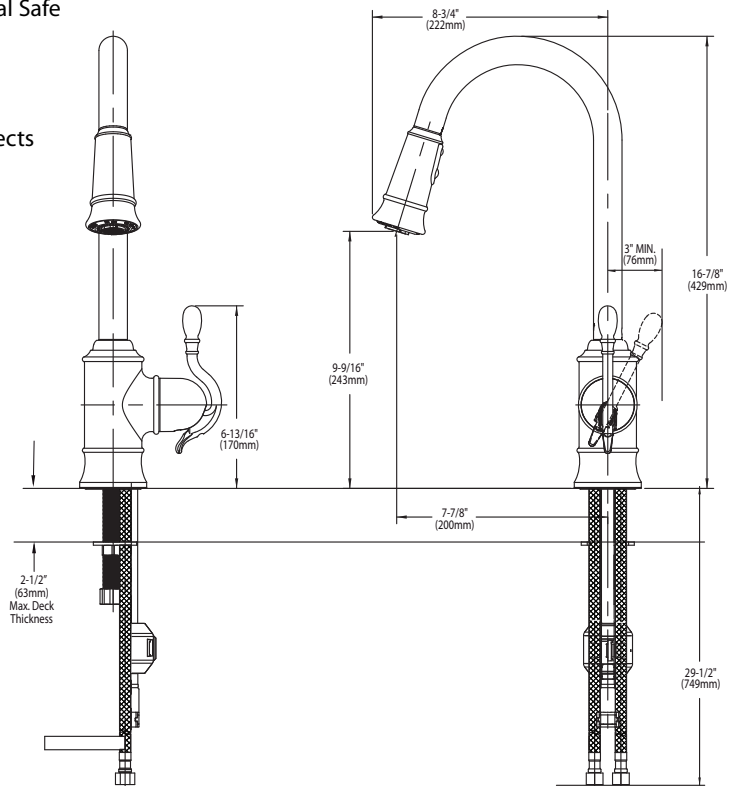

## DESCRIPTION

- Reflex™ pulldown system offers smooth operation, easy movement and secure docking
- Metal construction with various finishes identified by suffix
- High arc spout provides the height and reach to fill or clean large pots while the pulldown feature provides infinite maneuverability for cleaning or rinsing
- Single hole mounting
- Handle reversibility feature
- Wand with Hydrolock® quick connect system
- Pulldown spray with 68" braided hose
- Flexible supply lines with 3/8" compression fittings

### Single Handle Single Hole Mount High Arc Pulldown Kitchen Faucet

Models: S7208 series

**NOTE:** THIS FAUCET IS DESIGNED TO BE INSTALLED THRU 1 HOLE, 1-1/2" (38MM) MIN. DIA.